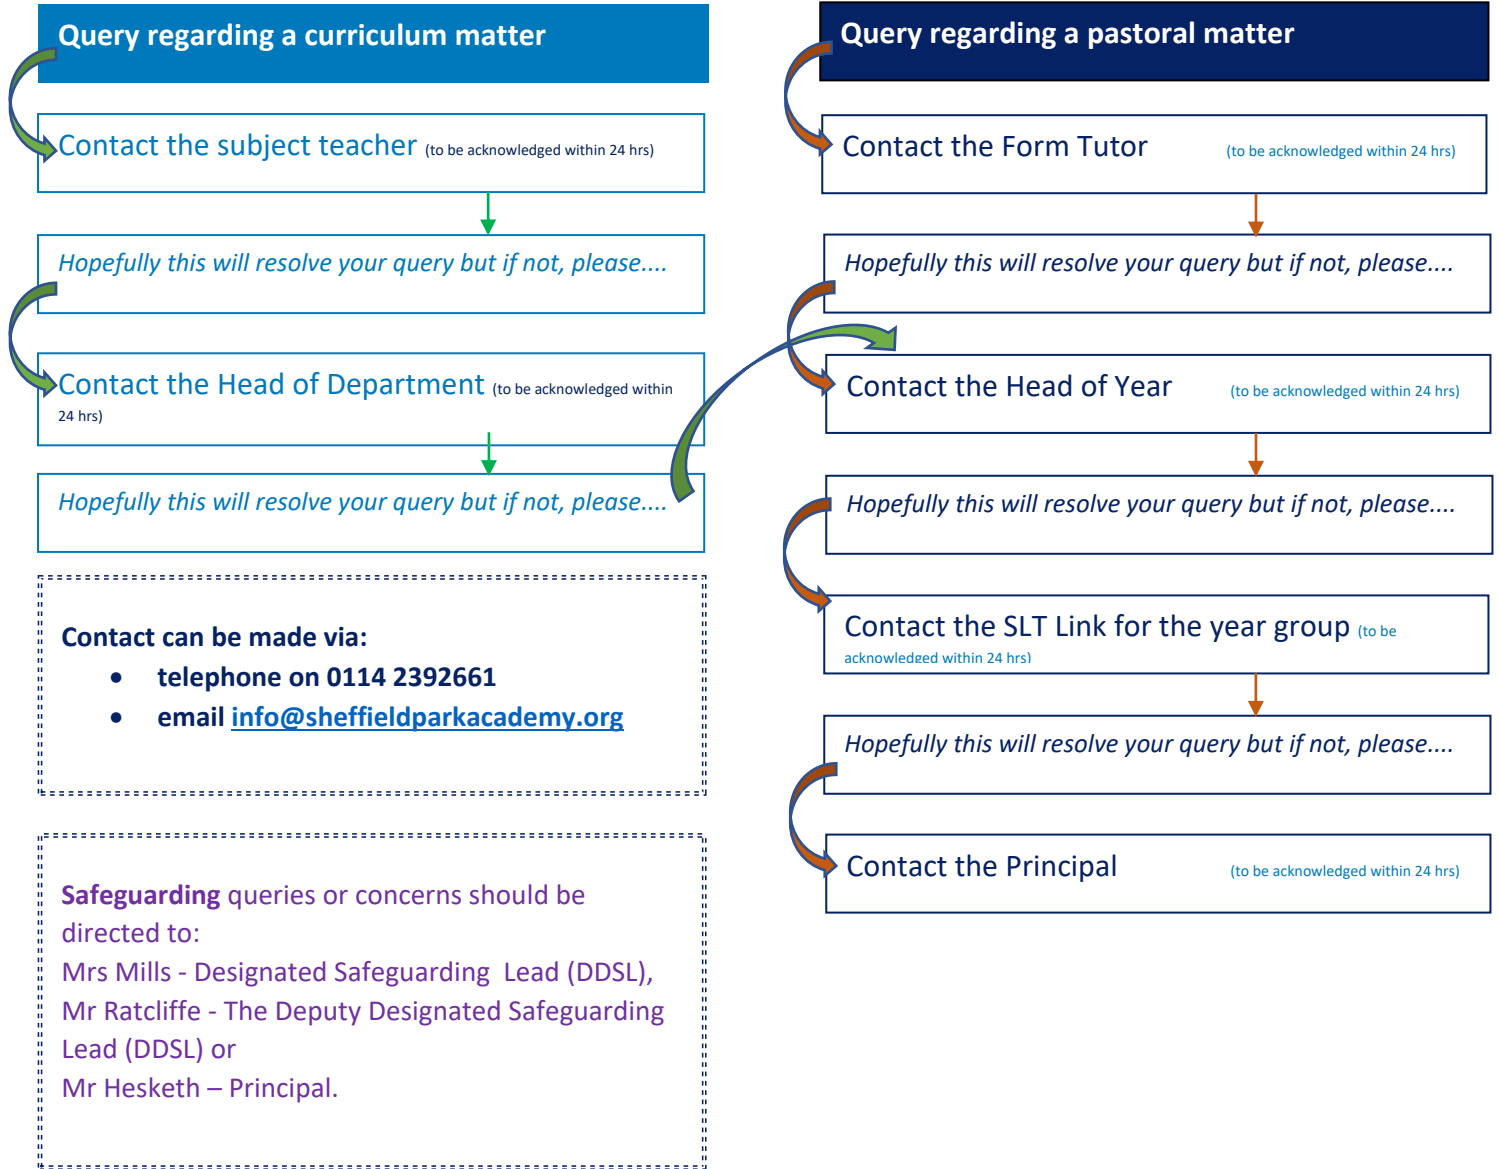

Communication Flow Chart – Who to Contact

This flow chart has been designed to assist you in contacting the right member of staff and provides next steps should you have any outstanding queries.

Where possible, we will aim to respond to you within 48 hours for contact made to teaching staff and 24 hours for contact made to middle leaders. Please note, this may not always be possible due to timetable commitments and staff restrictions due to Covid.